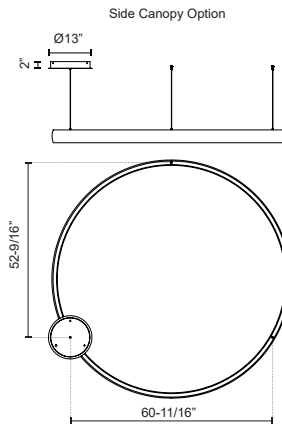

HALO PD22772

PENDANTS

PROJECT

SPECIFICATION DETAILS

Fixture Dimensions	D71-5/8" x H4-1/4"
Light Source	LED with DC Driver
Wattage	185W
Total Lumens	17600lm
Delivered Lumens	BK-4056lm; BN-4710lm; WH-5594lm;
Voltage	120V
Color Temperature	3000K
CRI (Ra)	90CRI
Optional Color Temps	2700K - 5000K Available, Minimum Order Quantities Apply
LED Rated Life	50,000 hours
Dimming	100% - 10%, TRIAC or ELV Dimmer (Not Included)
Diffuser Details	White Acrylic Diffuser
Adjustable	Yes
Wire Length	120" Max
Wire Type	Clear SSL Wire
Minimum Hang Height	55"
Sloped Ceiling Adaptable	Yes
Location	Dry
Illumination Direction	Up and Down
Canopy Dimensions	D13" x H2"
Paint Finish	BK01; WH01;

* For custom options, consult factory for details.

* For warranty information, please visit www.kuzcolighting.com/warranty

DESCRIPTION

The circular Halo light makes a sleek and bold statement. This fixture illuminates your room in a smooth circular pattern, which is both modern and minimal. Available in four sizes and three finishes: Black, White and Brushed Nickel. They can be arranged in a tier formation to complement your space.

KUZCO

CANADA: 19054 28TH AVENUE - SURREY, BC V3Z 6M3

USA: 3035 E. LONE MOUNTAIN ROAD - LAS VEGAS, NV 89081

WWW.KUZCOLIGHTING.COM

© 2017 KUZCO LIGHTING. ALL RIGHTS RESERVED.

COMMENT