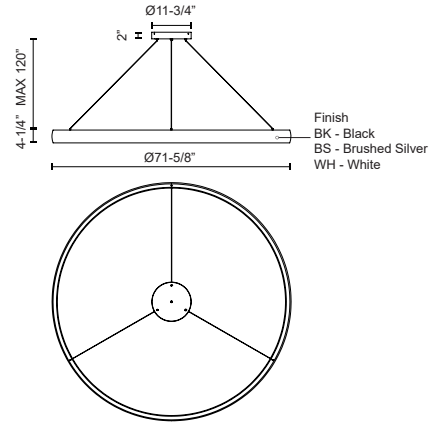

### SPECIFICATION DETAILS

<b>Fixture Dimensions</b>	D71-5/8" x H4-1/4"
<b>Light Source</b>	LED with DC Driver
<b>Wattage</b>	185W
<b>Total Lumens</b>	17600lm
<b>Delivered Lumens</b>	BK-4056lm; BN-4710lm; WH-5594lm;
<b>Voltage</b>	120V
<b>Color Temperature</b>	3000K
<b>CRI (Ra)</b>	90CRI
<b>Optional Color Temps</b>	2700K - 5000K Available, Minimum Order Quantities Apply
<b>LED Rated Life</b>	50,000 hours
<b>Dimming</b>	100% - 10%, TRIAC or ELV Dimmer (Not Included)
<b>Diffuser Details</b>	White Acrylic Diffuser
<b>Adjustable</b>	Yes
<b>Wire Length</b>	120" Max
<b>Wire Type</b>	Clear SSL Wire
<b>Minimum Hang Height</b>	55"
<b>Sloped Ceiling Adaptable</b>	Yes
<b>Location</b>	Dry
<b>Illumination Direction</b>	Up and Down
<b>Canopy Dimensions</b>	D13" x H2"
<b>Paint Finish</b>	BK01; WH01;

### DESCRIPTION

The circular Halo light makes a sleek and bold statement. This fixture illuminates your room in a smooth circular pattern, which is both modern and minimal. Available in four sizes and three finishes: Black, White and Brushed Nickel. They can be arranged in a tier formation to complement your space.